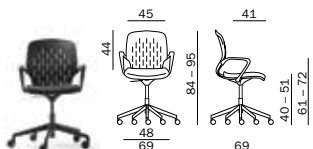

Code	Feature	Surcharge
Seat height/Gas unit (S)		
S39GS	Gas unit (black base tube)	●
Castors/glides (R)		
R60WGS	Soft castors (Ø 65 mm) for hard floors, black	●
Lumbar support (L)		
L23	Lumbar support, infinitely height-adjustable (6 cm)	●
Cover (collection and colour)		
064.033	Seat: Focus black	●
057.033	Mesh backrest: Web J, black - VO 9245, VO 9240	●
064.033	Backrest: Focus black - VO 9248	●
Delivery type (V)		
V10	Model dismantled in box	●
Features/extras (Z)		
B_S09500	Seat cover, retro-fittable, to fit the Sync plus chairs (030 grey, 042 ruby red, 027 royal blue, 044 orange)	154,-
B_R09290	Backrest cover, retro-fittable, to fit the Strike plus mesh chairs (030 grey, 042 ruby red, 027 royal blue, 044 orange)	347,-

Order example (required details have grey background)

Product group	Model no.	Mechanism	Seat-tilt	Seat-depth	Colour of model	Armrests	Base	Seat height	Castors/glides	Lumbar support	Seat fabric	Backrest fabric	Packaging type
VO	9240	SY1	N0	T5	KGS	A212KGS	FVKGS	S39KGS	R60WGS	L23	064.033	057.033	V10

● = Standard

Product illustrations may contain options with surcharge. Measurements in cm (approx.)
All of the prices given in the list exclude statutory VAT.Currency: DKR
Valid from: 01.08.2018

Sync cowork

Conference swivel chair (smart work)

Description				Price groups		Notes		
Design: Dauphin Design-Team				F1				
Sync cowork conference swivel chair with breathable, flexible plastic backrest. With armrests as standard.	Models	Armrests	Upholstered version	Focus		kg net	Packaging units	Requirement for cover fabric 140 cm wide / leather in m ²
Sync cowork, conference swivel chair, plastic backrest	VO 9276	AS23KGS	S	1.763,-		11.0	2.4	80/-